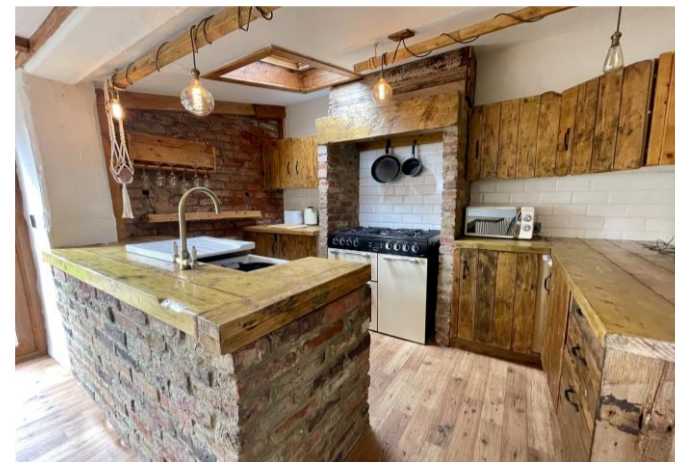

Asking Price £0

Harris Shields Collection

Harris Shields Collection, 14 Promenade, Bridlington East Yorkshire, YO15 2PX

01262 601704

estateagents@harris-shieldscollection.uk

<https://harris-shieldscollection.uk/>

Description

Harris Shields Collection are delighted to offer to the market this three bedroom mid terrace cottage style property which offers a harmonious blend of old-world character and contemporary flair, ensuring a truly unique living experience. With parts offering exposed beams, wood burners and modern light fittings all of which add to the charm of the cottage.

Benefitting from Gas Central Heating and UPVc Double Glazing, the property briefly comprises: Lounge (with log burner) bespoke Fitted Dining Kitchen, Master Bedroom (also with log burner), 2 further Bedrooms and fabulous Bathroom with slipper bath tub.

The attic, which is fully boarded out and has a Velux window, could make a fabulous home office, additional bedroom or play room, subject to the relevant permissions and regulations being obtained.

There is a large enclosed Garden to the rear and a useful Outhouse (currently housing the washing machine and dryer.)

Full of charm and quirky additions, too many to mention, this truly is a unique property which can really only be fully appreciated by internal viewing!

Additional Information

Council tax band A

Opening doors
for over 60 years

Harris Shields
Collection